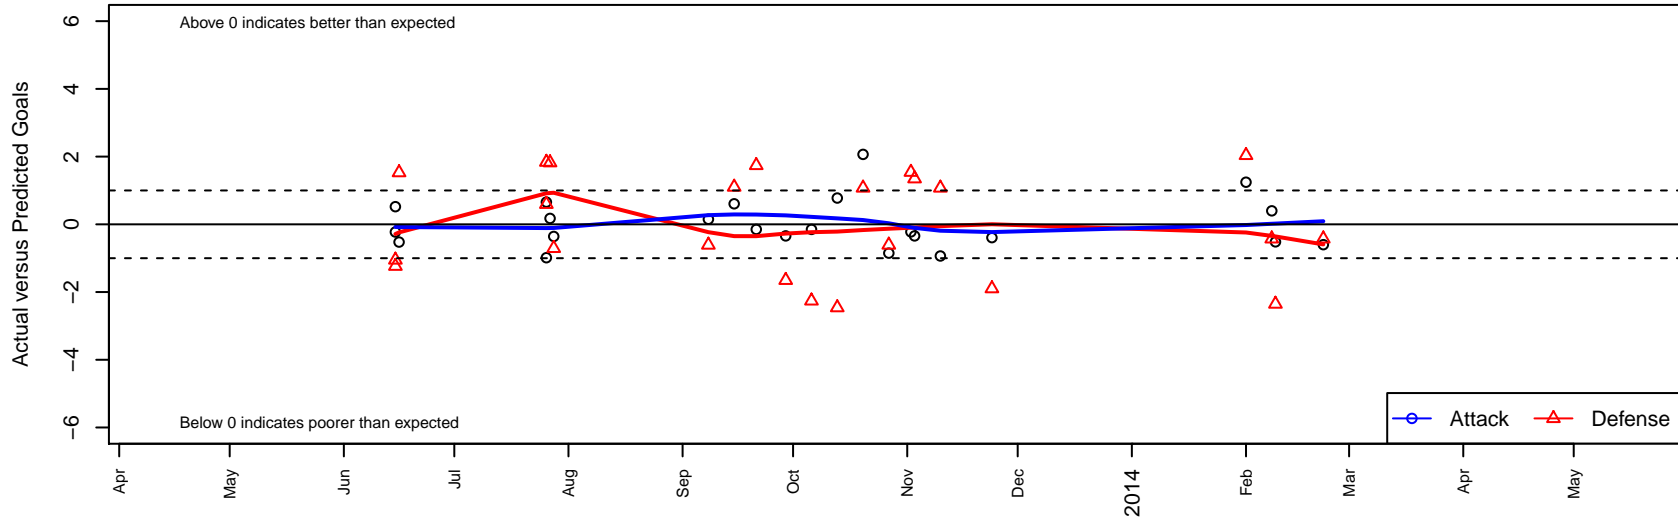

RSA Elite Morrison B95

South Hill SC
 Puyallup, WA
 B95 total strength=1246
 attack=4.41 defense=5
 fall league = PSPL WSPL U19
 notes= Morrison 2012, 2013
 alt names used:
 RSA Elite 95 (Morrison)
 RSA Elite 95 Morrison
 RSA Elite '95 (Morrison)
 RSA Elite B95 Morrison

Venues played:
 Rainier Challenge Copa U18
 Crossfire Select Cup BU18 Select
 PSPL WSPL U19
 WA Cup BU15-17 Boys U18/19 Gold/Silver U1

RSA Elite Morrison B95
 Dots are actual minus expected GF (blue circles) and GA (red triangles).
 Blue line is smoothed change in attack strength. Red is smoothed change in defense strength.